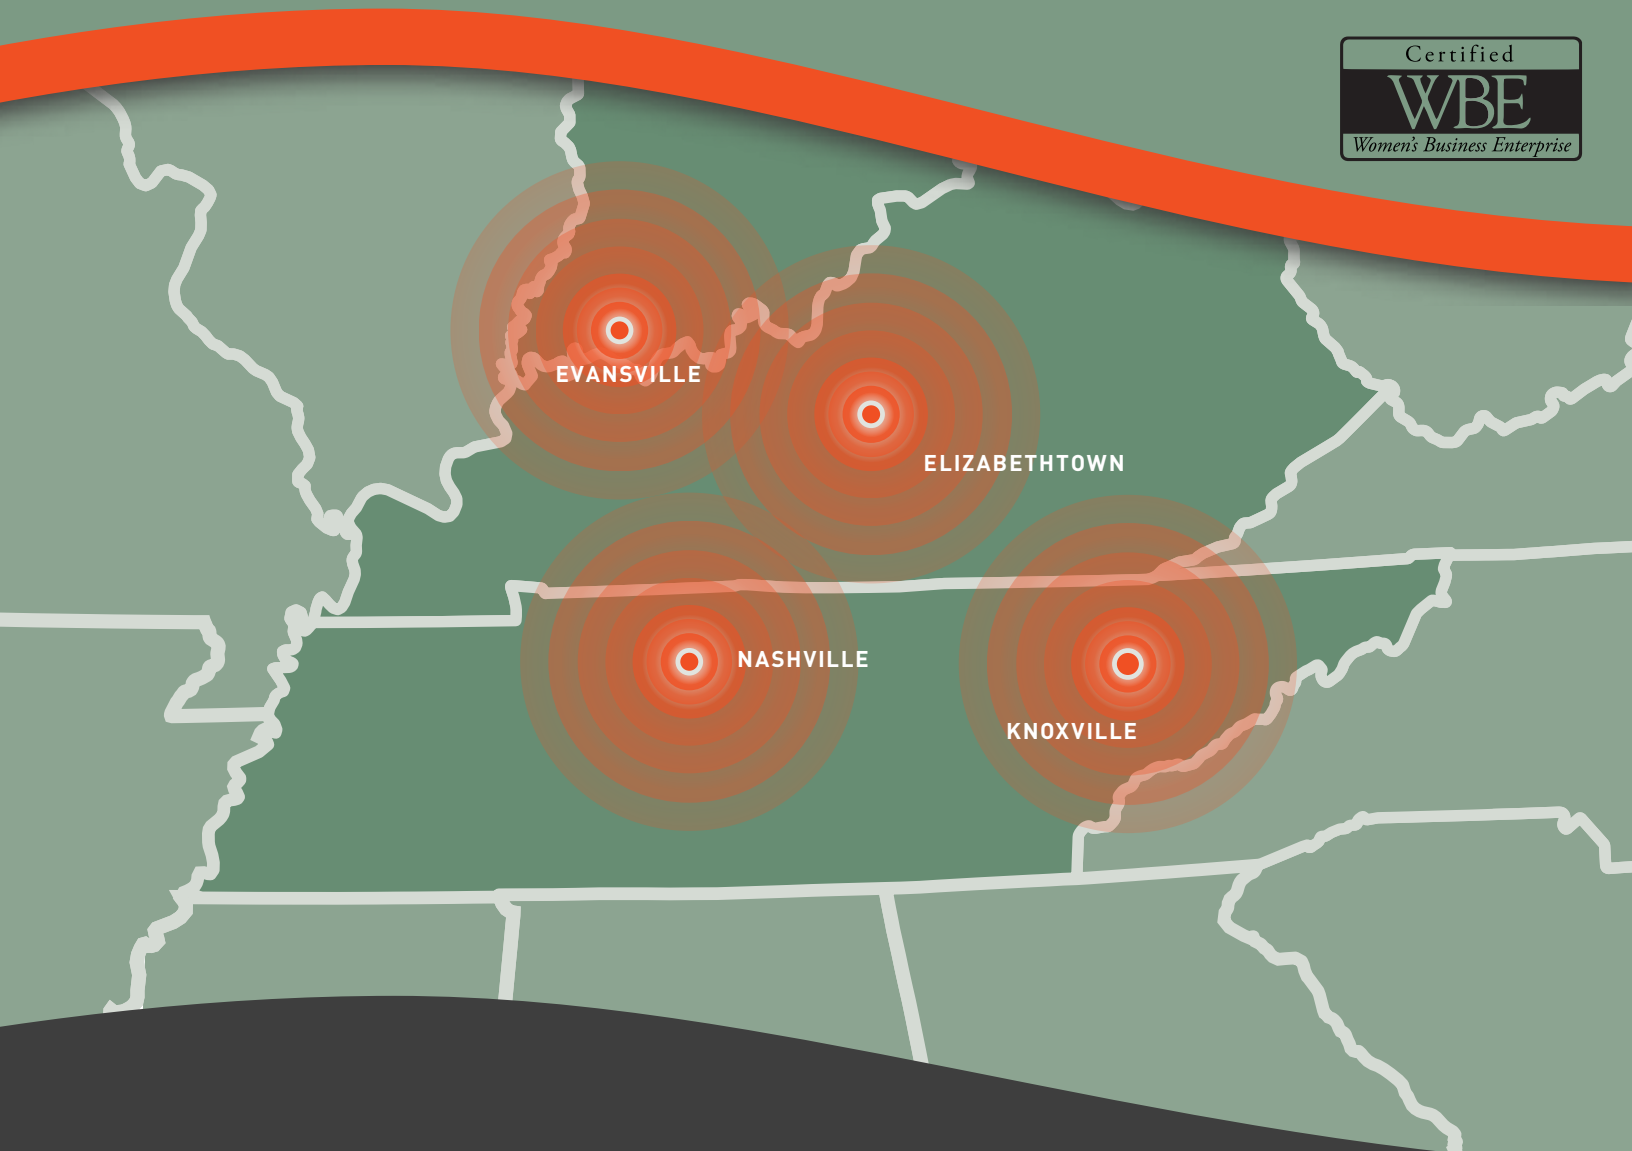

WATER & WASTEWATER
SERVICE • REPAIR • CONSTRUCTION